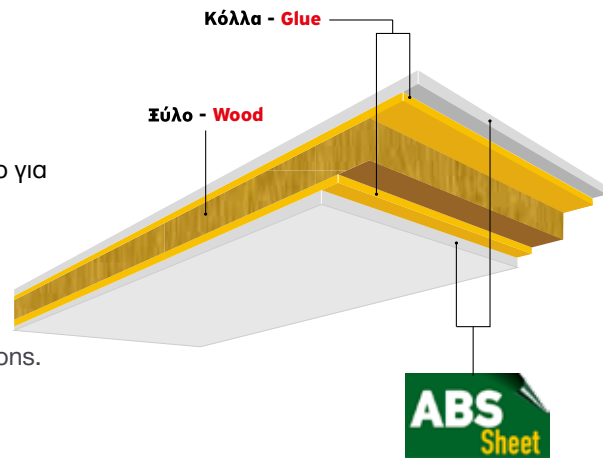

ABS Panels

Πάνελ με φύλλα ABS πάχους 1,5 mm.
Με πλήρωση ξύλου (blockboard)
Παρέχει στιβαρότητα και αντοχή σε καταπονήσεις.
Με μεγάλη αντοχή στην ηλιακή ακτινοβολία, κατάλληλο για τις Ελληνικές καιρικές συνθήκες

1,5 mm thick ABS plastic panel
Blockboard core, a more robust and sturdy structure.
UV resistant to withstand the Hellenic weather conditions.