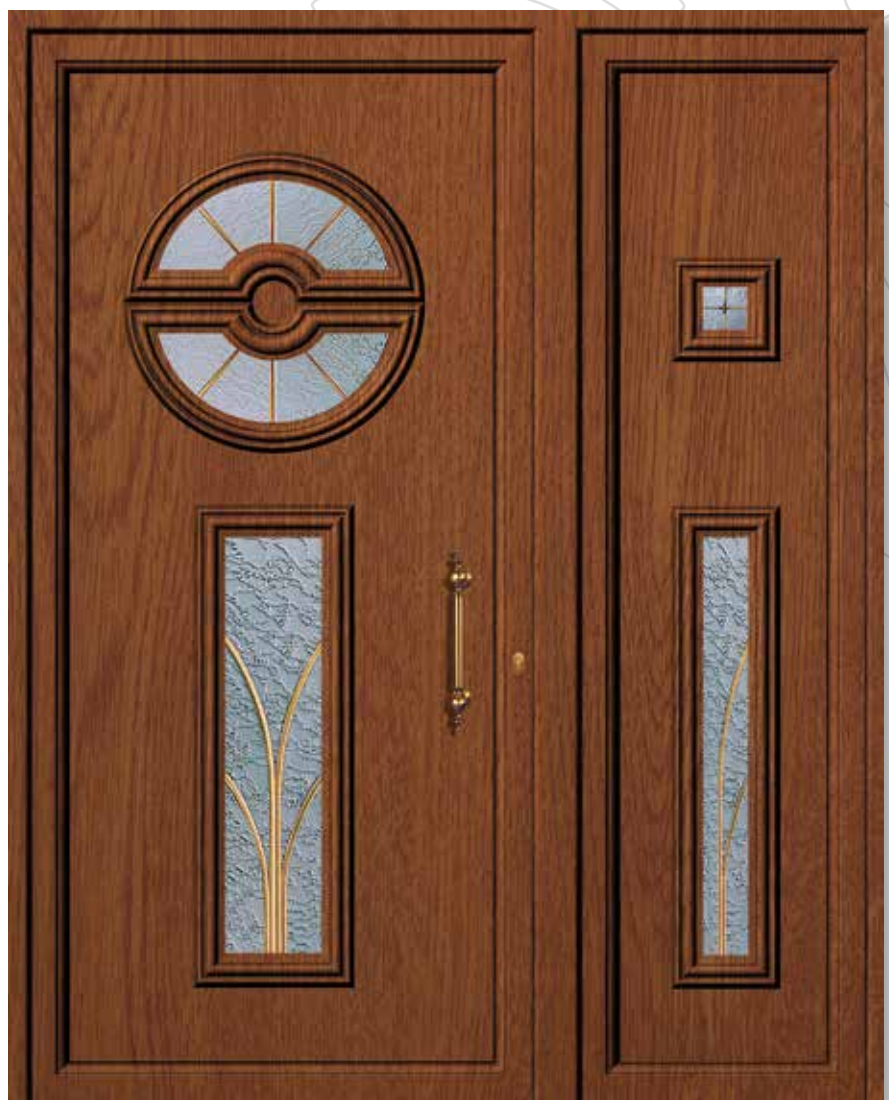

ALU Sheet + PVC foil classic pressed