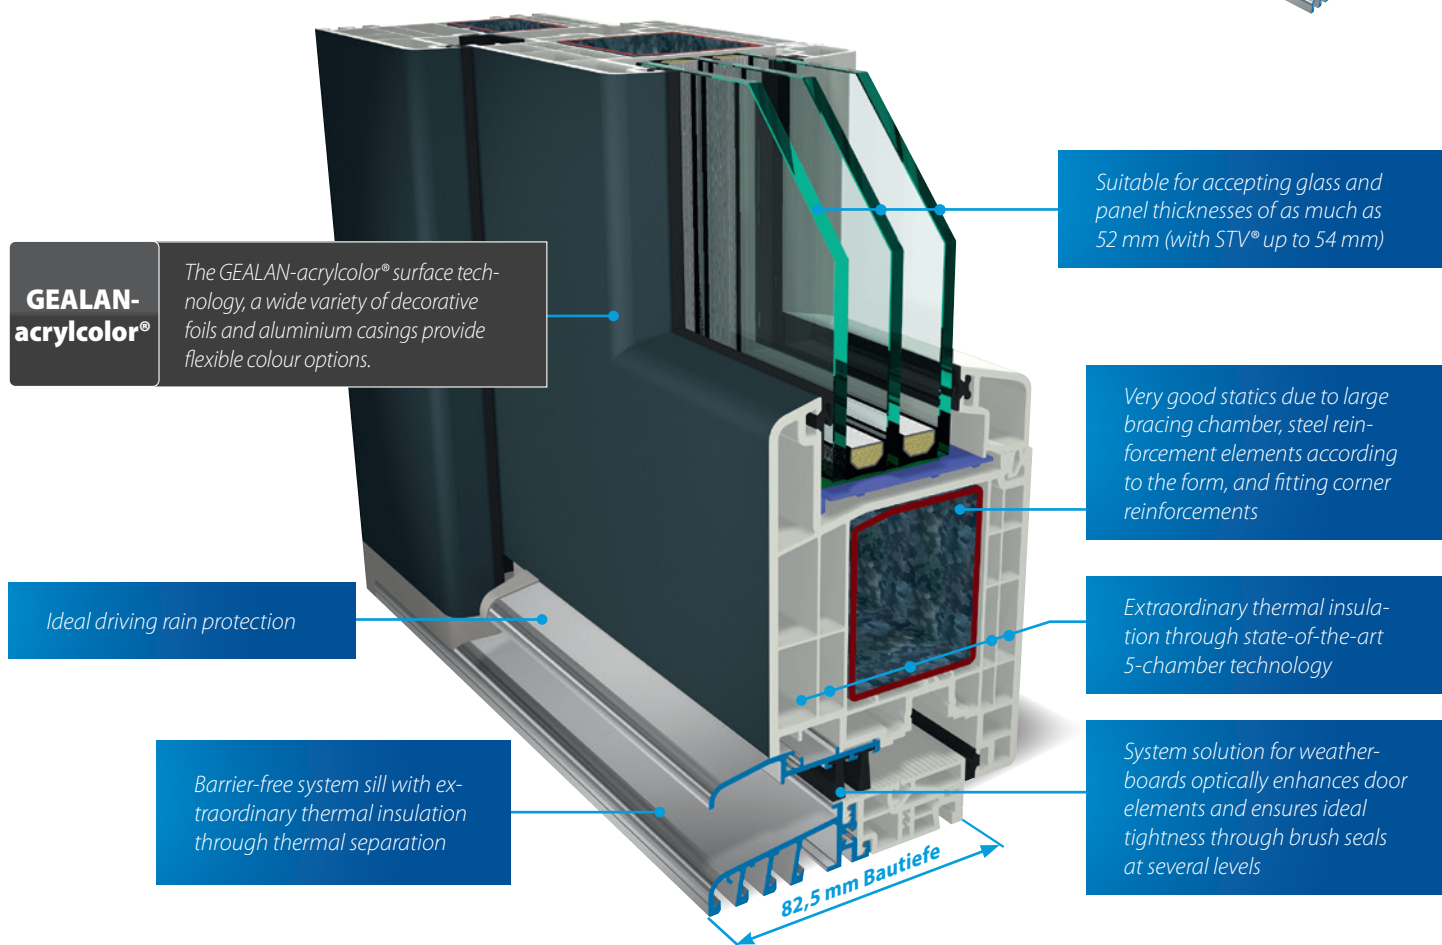

# WELCOMING ELEGANCE

 **GEALAN**

INNOVATION MIT SYSTEM

front doors

S 9000

## ENTIRELY FUTURE-PROOF

With the S 9000 profile system, you get a state-of-the-art advanced system that can be used equally both for new buildings and for refurbishment. This way, S 9000 develops into a new platform for building windows, front doors, and tilt/slide doors in GEALAN's product portfolio. Furthermore, S 9000 front doors convince by the following arguments:

## STABILITY

Solid combination due to catching PVC and aluminium parts in two levels