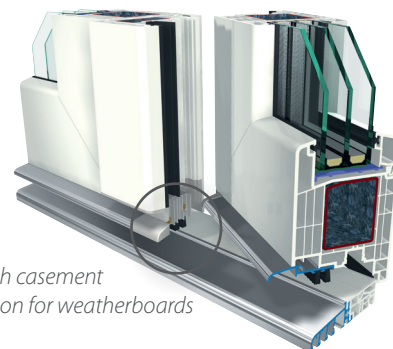

## ENTIRELY FUTURE-PROOF

With the S 9000 profile system, you get a state-of-the-art advanced system that can be used equally both for new buildings and for refurbishment. This way, S 9000 develops into a new platform for building windows, front doors, and tilt/slide doors in GEALAN's product portfolio. Furthermore, S 9000 front doors convince by the following arguments: