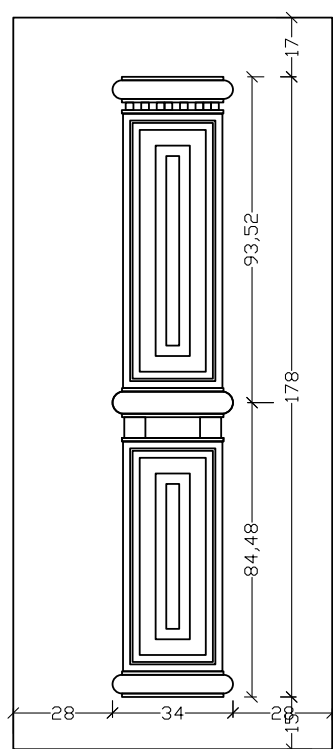

VERPAN

PREMIUM DESIGN

ΣΕΙΡΑ 7070

Ένα πάνελ μόνο για εσάς!!!

Μεταξύ των πολλών προτάσεών μας, υπάρχει σίγουρα ένα πάνελ που αντανακλά το στυλ σας και φαίνεται ότι κατασκευάστηκε μόνο για εσάς. Ανακαλύψτε το!!!