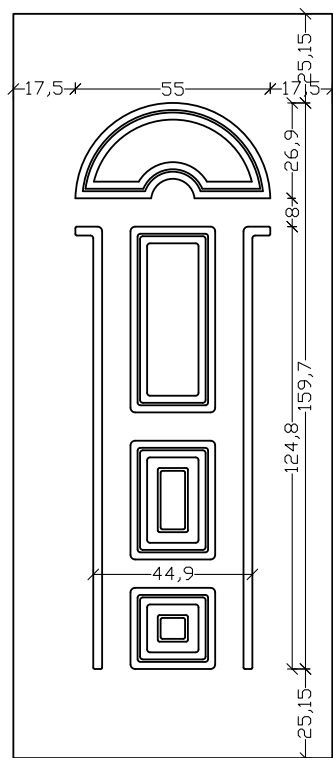

ΣΗΜΕΙΩΣΗ
NOTICE

KT2 Καίτι Ασημί
KT2 Silver bars

KT1 Καίτι Χρυσό
KT1 Gold bars