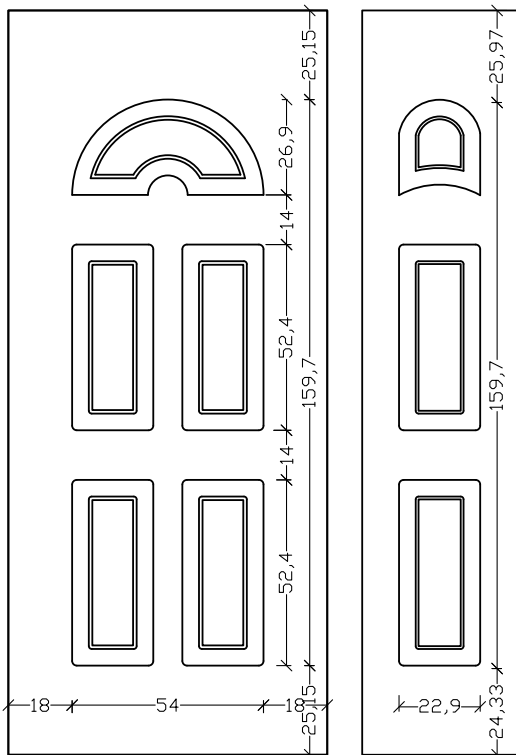

KT2 Καΐτι Ασημί
KT2 Silver bars

KT1 Καΐτι Χρυσό
KT1 Gold bars

ALU 6011K4

VERPAN

PREMIUM DESIGN

LINE 6010

Classic creations!!!

Panels in classic lines that flawlessly incorporates at your space. Aluminum panels with everlasting value and aesthetic advantage.