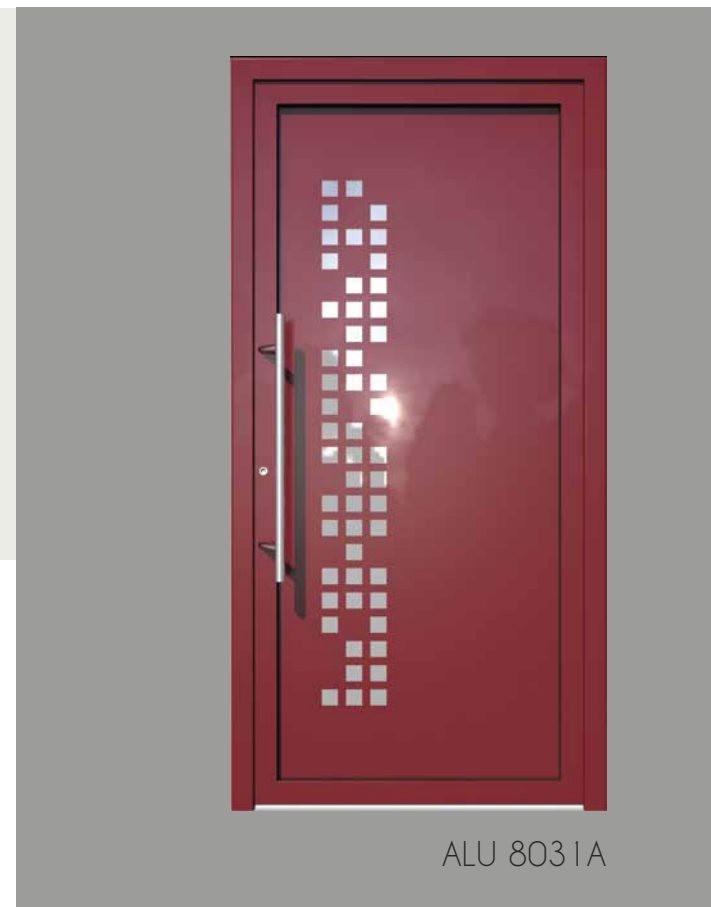

ΣΕΙΡΑ / LINE 8030

Extraordinary stylish details!!!

Verpan's aim is to fulfill your passion for style, predicting your needs with astonishing details that make the difference. Pick the one that represents the panel for you and your home.

VERPAN

PREMIUM DESIGN

ALU 8031A

ΣΗΜΕΙΩΣΗ 1

Στα σχέδια της σειράς 8030 δεν υπάρχει πηχάκι και δεν είναι δυνατή η αντικατάσταση του τζαμιού.

NOTICE 1

Models of Line 8030 has no glass holder, so glass can not be replaced.