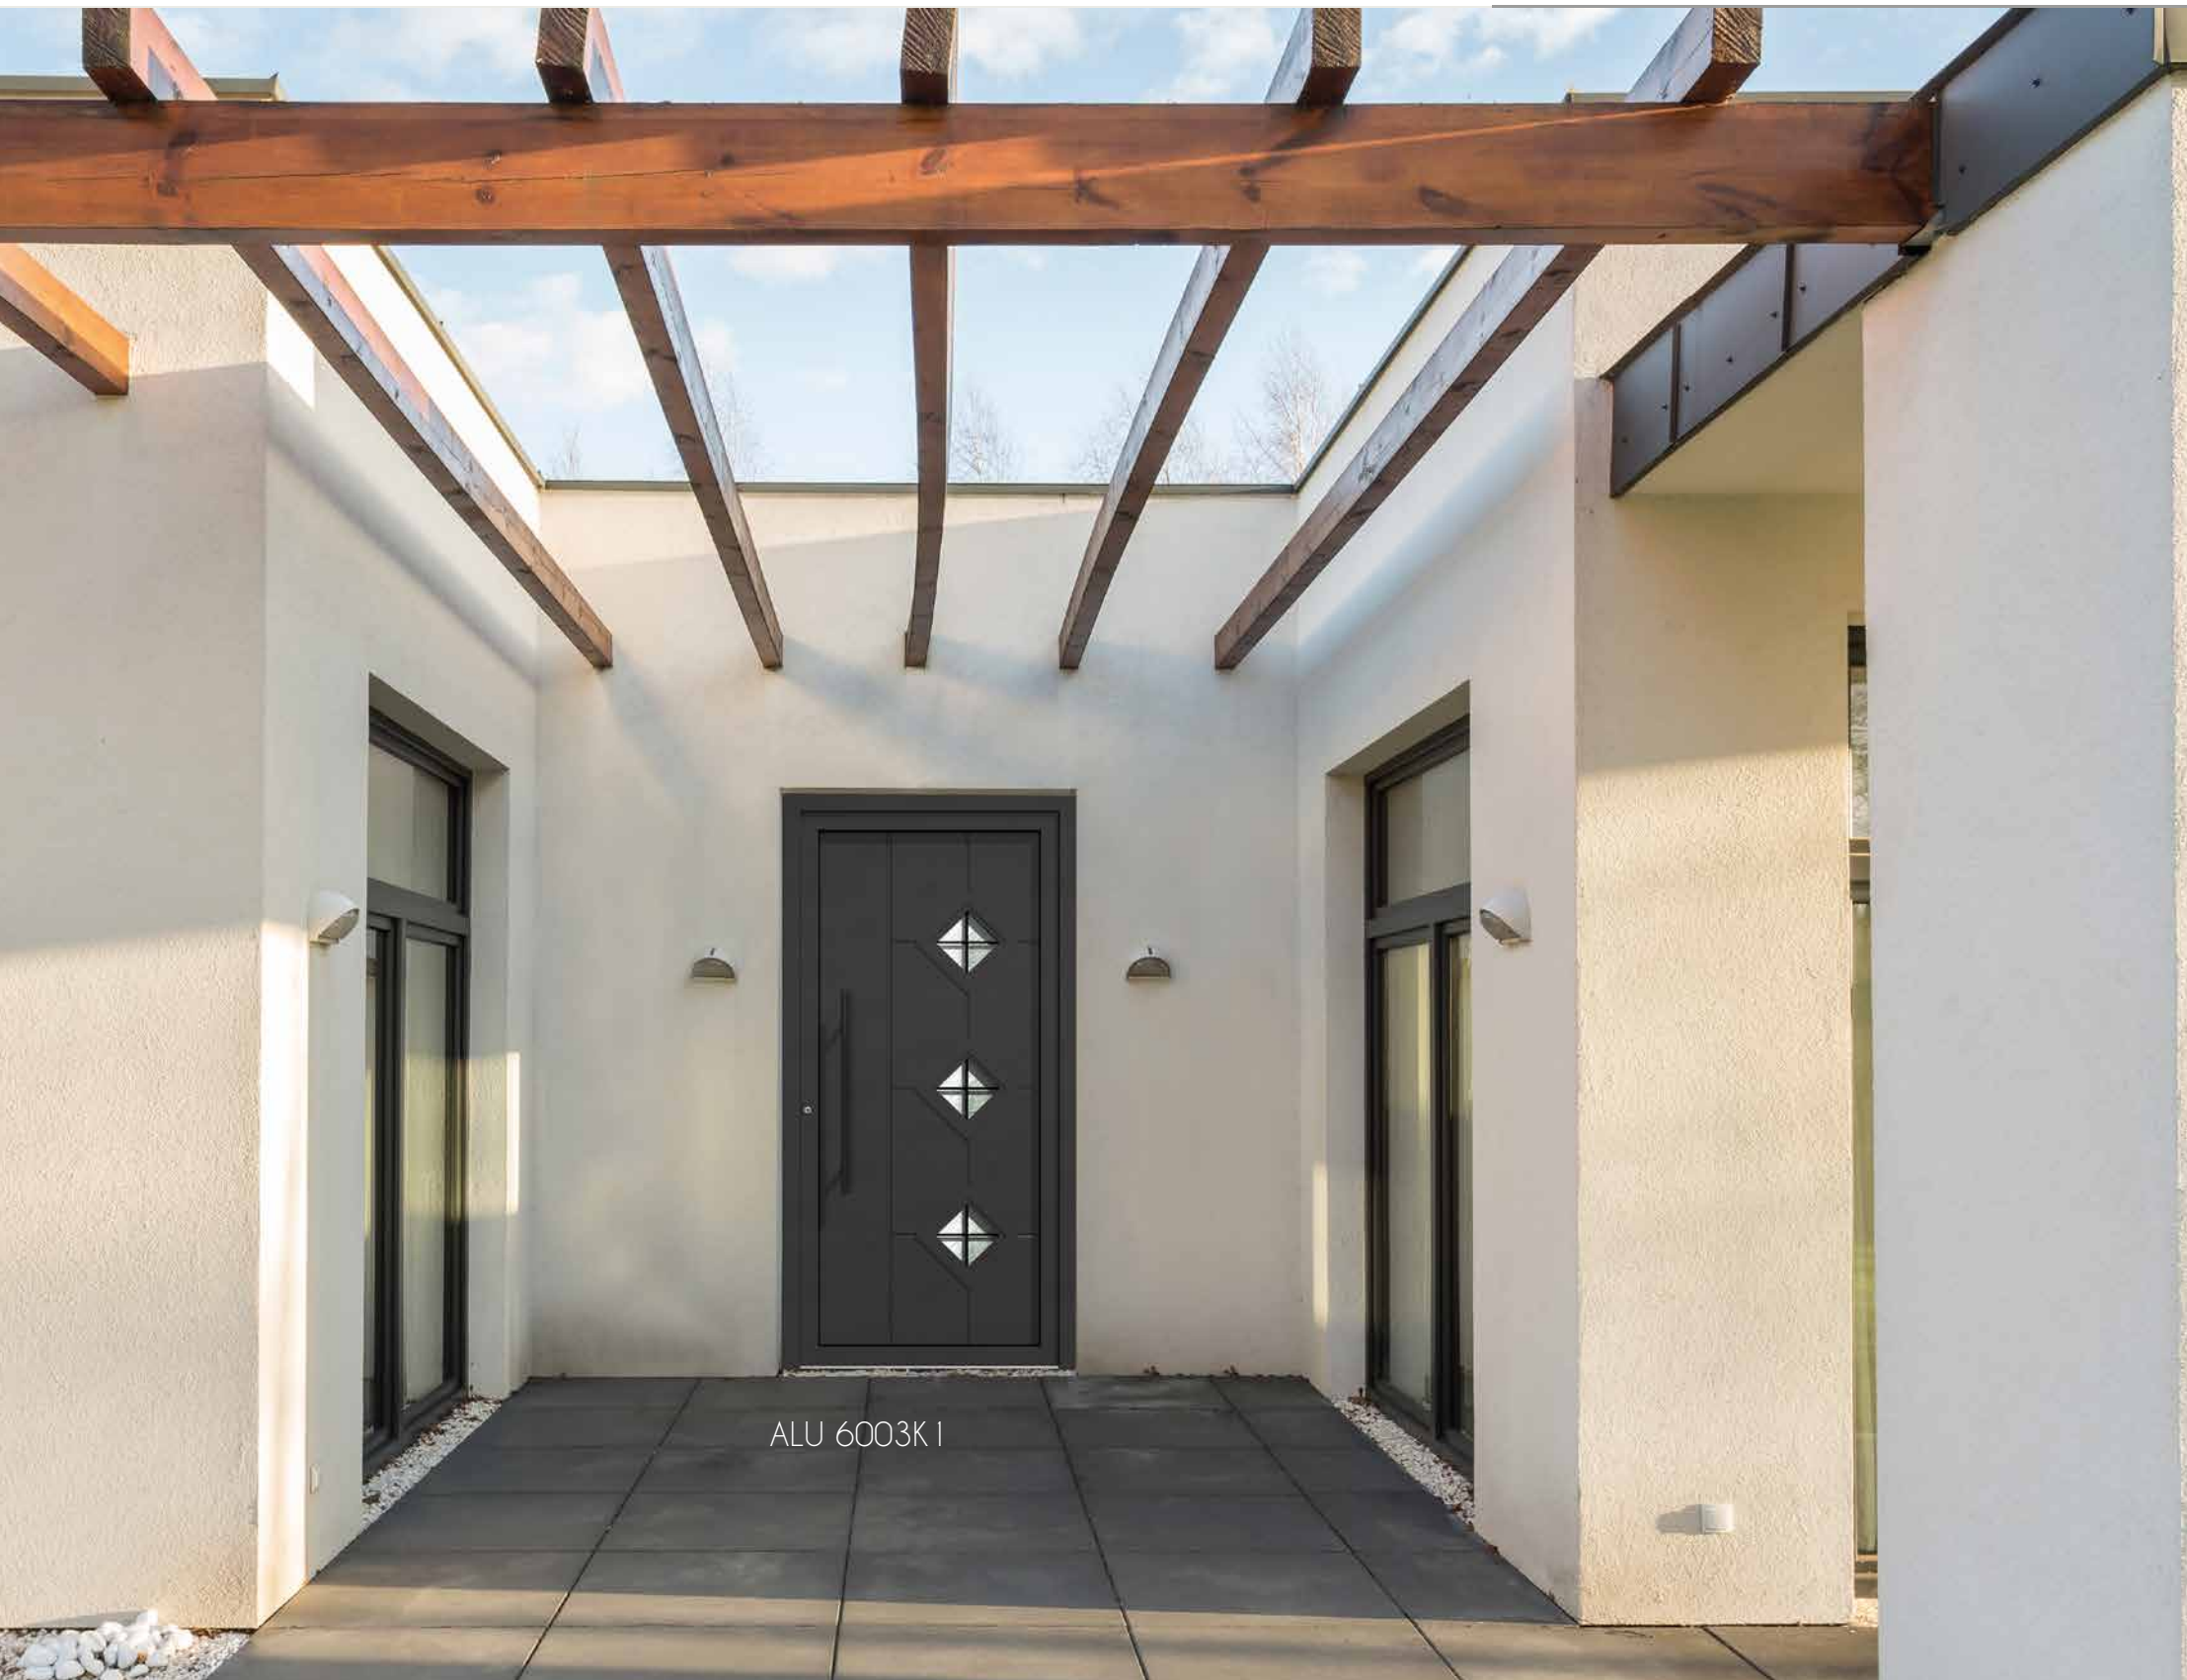

Vintage style!!!

The eternal classic. Choose a panel with classic lines, discover the golden ratio between old and contemporary, giving your space a retro atmosphere.

VERPAN

PREMIUM DESIGN

ALU 6003K I

VERPAN