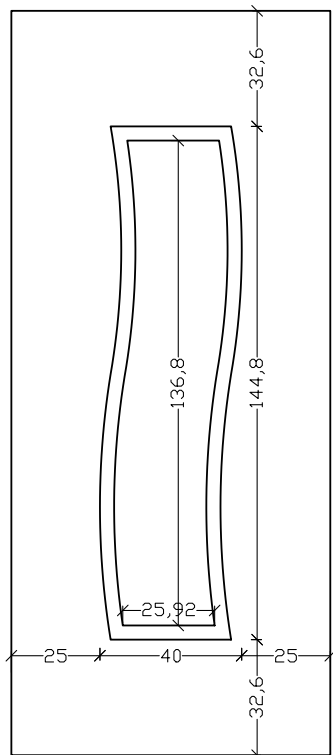

VERPAN | ALU PANELS | 42