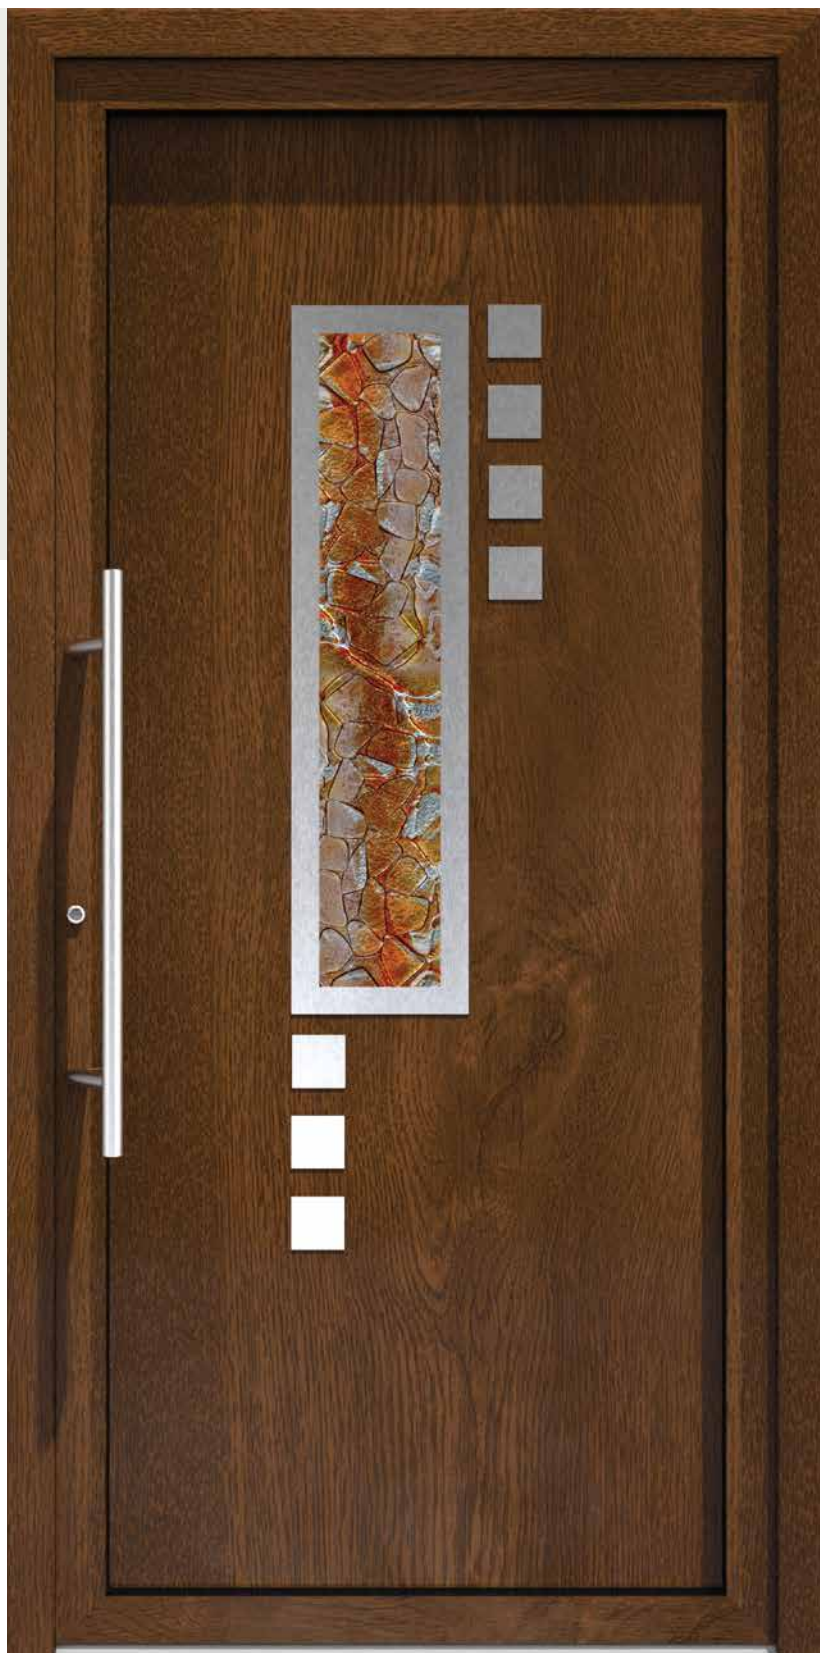

ΣΕΙΡΑ / LINE 1251-1252

Discover the one that suits you better!!!

Choose between 60 or more designs and as many glasses. Choose the color that suits you and discover VERPAN panel that matches your style.

VERPAN

PREMIUM DESIGN

ALU 1251F70