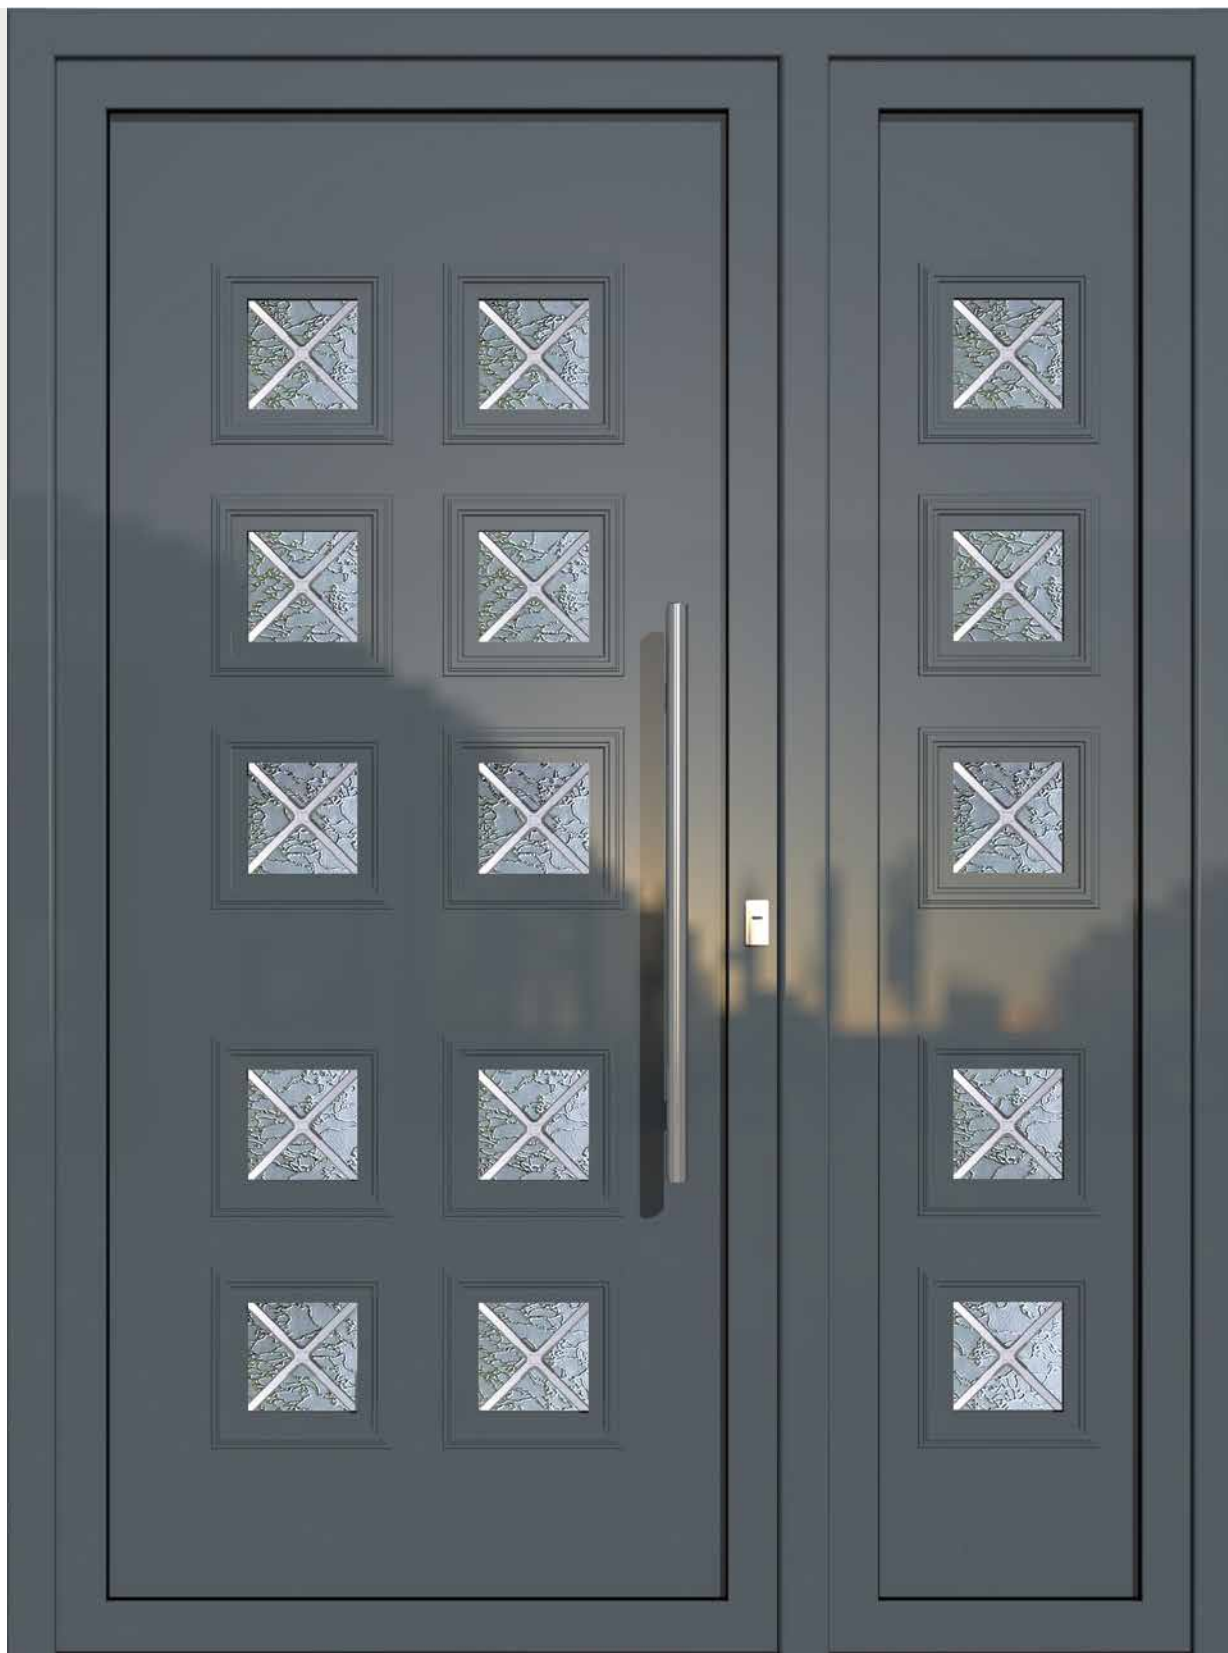

ALU 6022KT2

ALU H 6022KT2