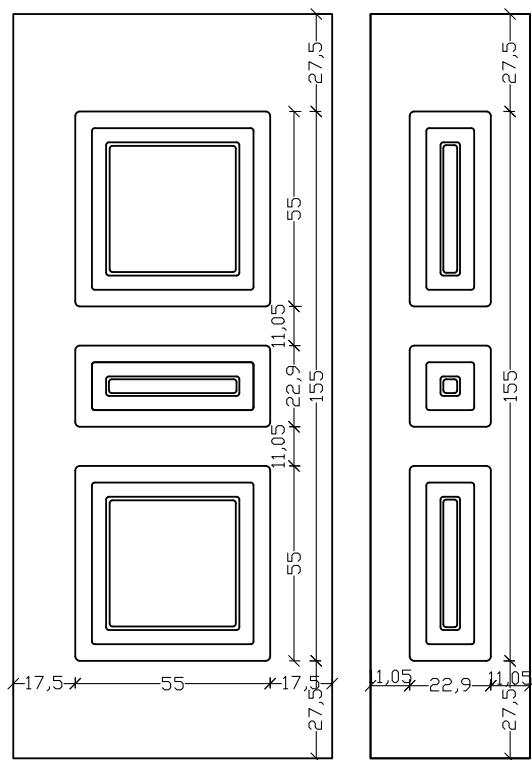

ALU 7080

ALU 7081K1

ALU H 7081D

LINE 7080

VERPAN Aluminium Panel!!

The exemplary construction is a point of reference. With strict and accurate measurements and qualifications. Select them with the color of your choice or in Renolit foil.