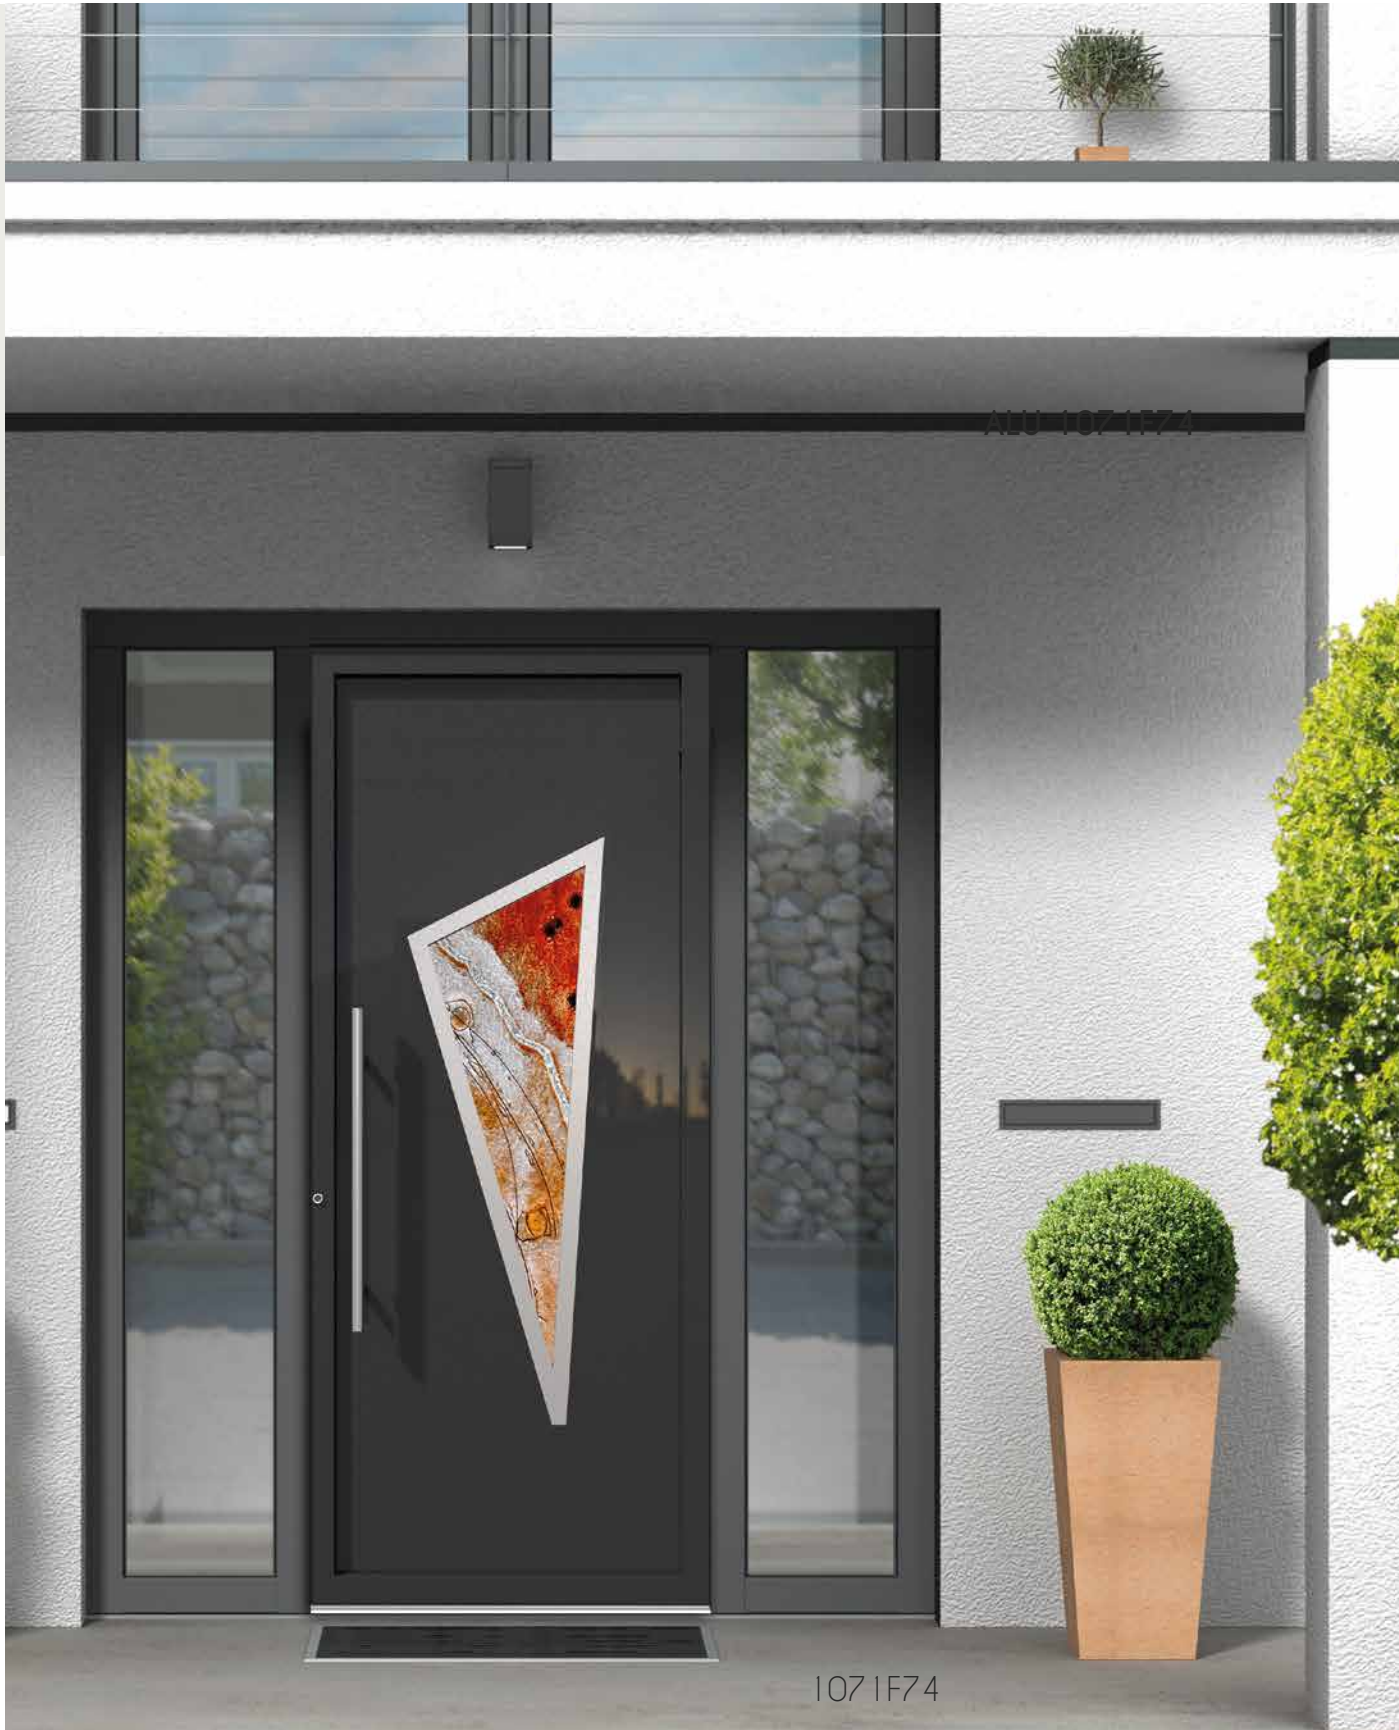

LINE 1070

Decorate your space!!!

With the right combination of colors and patterns, a panel can be outdoors in a piece of art in your space.

VERPAN

PREMIUM DESIGN

1071F74