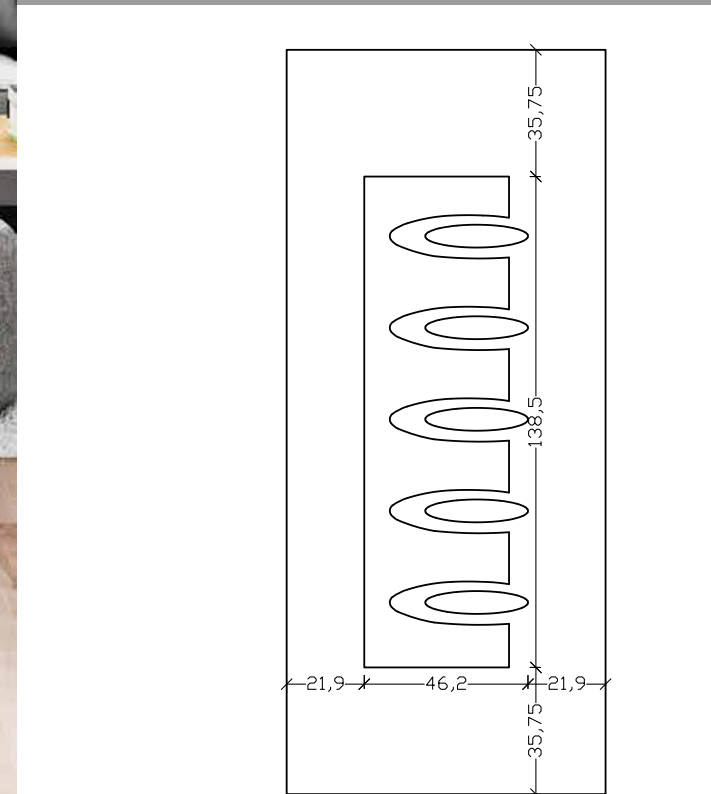

ALU 1280

ΣΕΙΡΑ / LINE 1290 INOX

Colors and INOX!!!

Give yourself what it deserves. A pleasant color and geometrical pattern trip of your coice that incorporate in your space with a unique way.

VERPAN

PREMIUM DESIGN