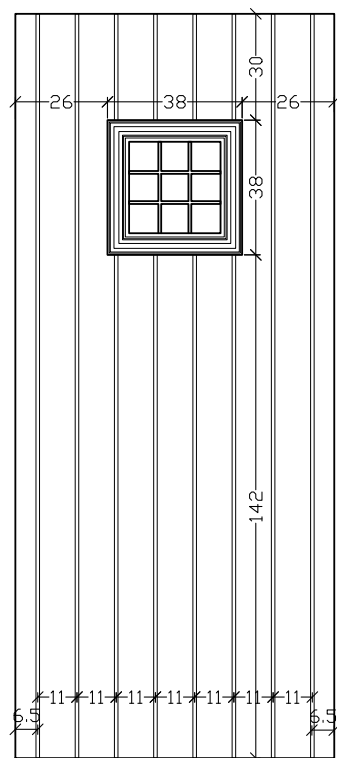

VERPAN | ALU PANELS | 80