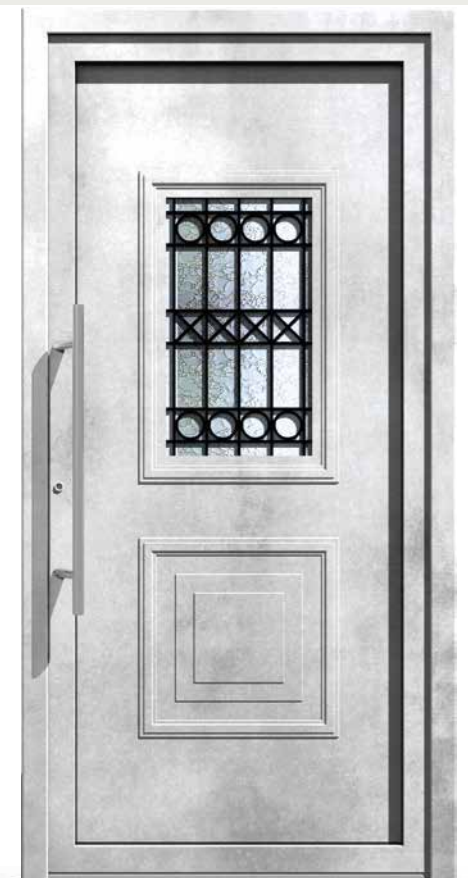

VERPAN

PREMIUM DESIGN

ΣΕΙΡΑ / LINE 6 100

Η πρόταση της VERPAN και στο αλουμίνιο!!!

Η VERPAN παρουσιάζει τη δική της πρόταση στα πρεσσαριστά πάνελ αλουμινίου. Νέα σχέδια και πρωτότυπα τζάμια συνθέτουν μια εντυπωσιακή collection.

VERPAN | ALU PANELS | 64

ALU 6101K4