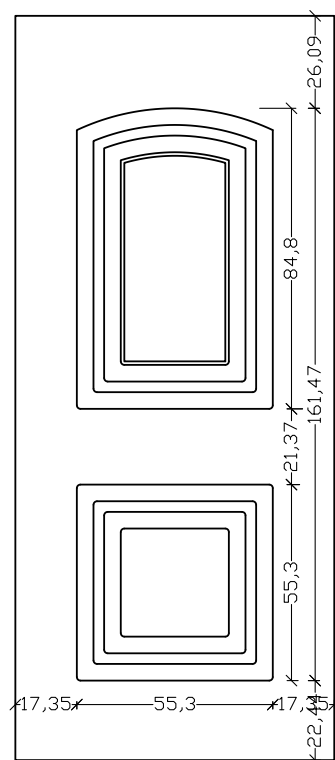

The exemplary construction is a point of reference. With strict and accurate measurements and qualifications. Select them with the color of your choice or in Renolit foil

ALU 604 IKT

ALU 604 1K 1

ΣΕΙΡΑ 6060