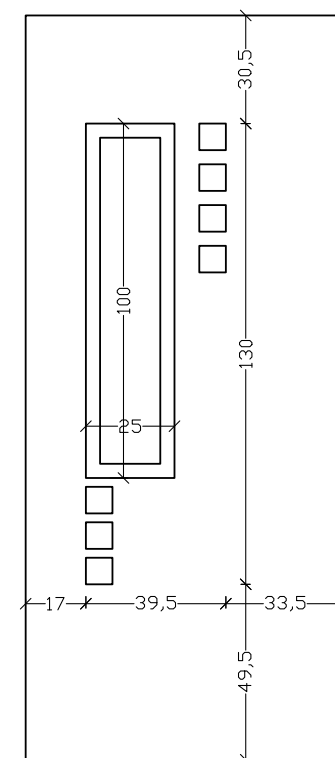

ΣΕΙΡΑ / LINE 1251-1252

Discover the one that suits you better!!!

Choose between 60 or more designs and as many glasses. Choose the color that suits you and discover VERPAN panel that matches your style.

VERPAN

PREMIUM DESIGN