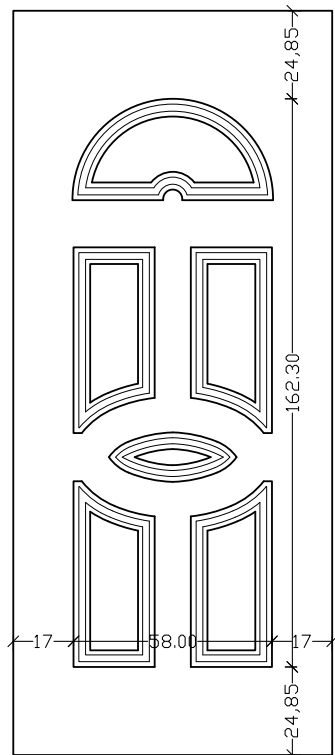

VERPAN | ALU PANELS | 78