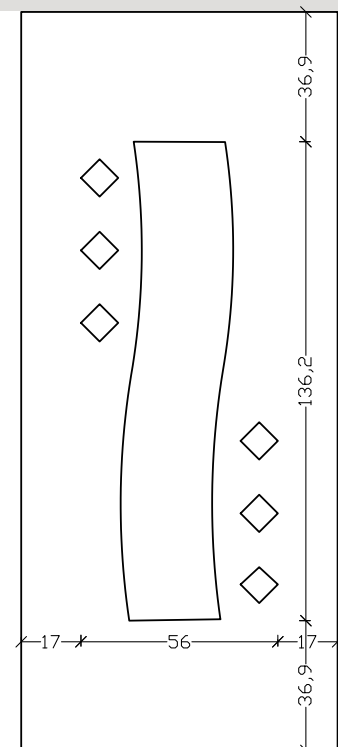

VERPAN
PREMIUM DESIGN

ΣΕΙΡΑ / LINE 1250-1260-1270-1280 INOX

Χρώματα και inox!!!

Δώστε στον εαυτό σας αυτό που του αξίζει. Ένα ευχάριστο παιχνίδι χρωμάτων και γεωμετρικών σχημάτων της αρεσκείας σας, που εντάσσονται με μοναδικό στυλ στο χώρο σας.

ALU 1260