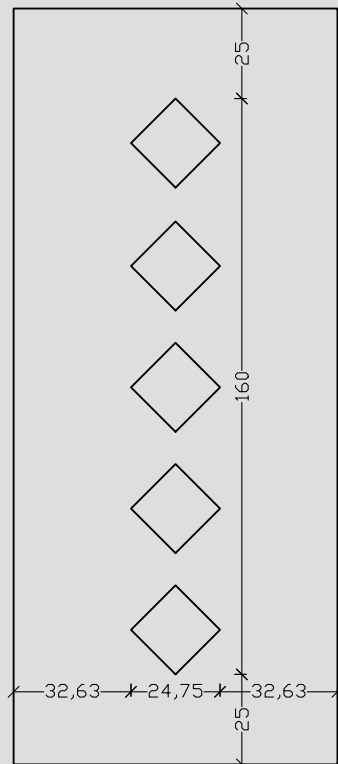

VERPAN
PREMIUM DESIGN

ΣΕΙΡΑ / LINE 1250-1260-1270-1280 INOX

Χρώματα και inox!!!

Δώστε στον εαυτό σας αυτό που του αξίζει. Ένα ευχάριστο παιχνίδι χρωμάτων και γεωμετρικών σχημάτων της αρεσκείας σας, που εντάσσονται με μοναδικό στυλ στο χώρο σας.

ALU 1250