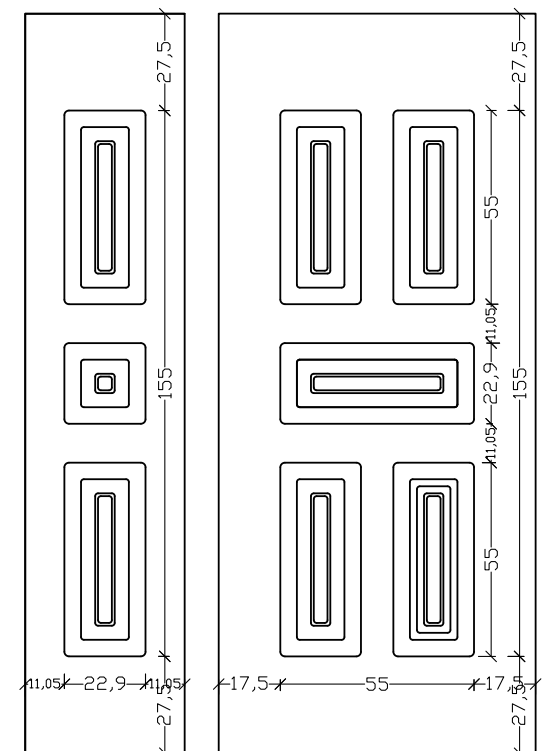

ΣΕΙΡΑ / LINE 7020

A panel ...for a lifetime!!!

Trust the know-how of our company. Choose an ALU VERPAN panel and replace it only when you decide.

ΣΗΜΕΙΩΣΗ NOTICE

KT2 Καίτι Ασημί / KT2 Silver bars

KT1 Καίτι Χρυσό / KT1 Gold bars

VERPAN

PREMIUM DESIGN