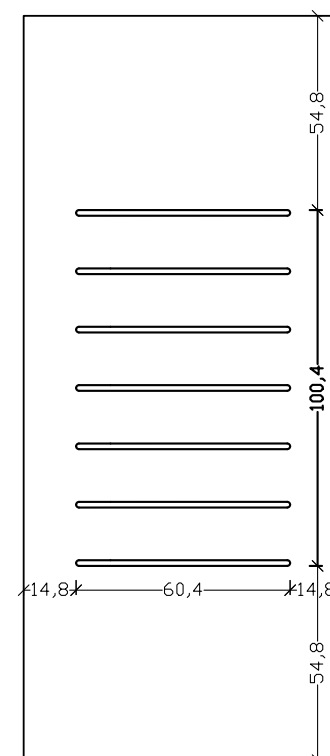

ΣΕΙΡΑ / LINE 6550

Modern creations!!!

Different and unique designs that add value to your space and stand out for their design and high quality.

VERPAN

PREMIUM DESIGN