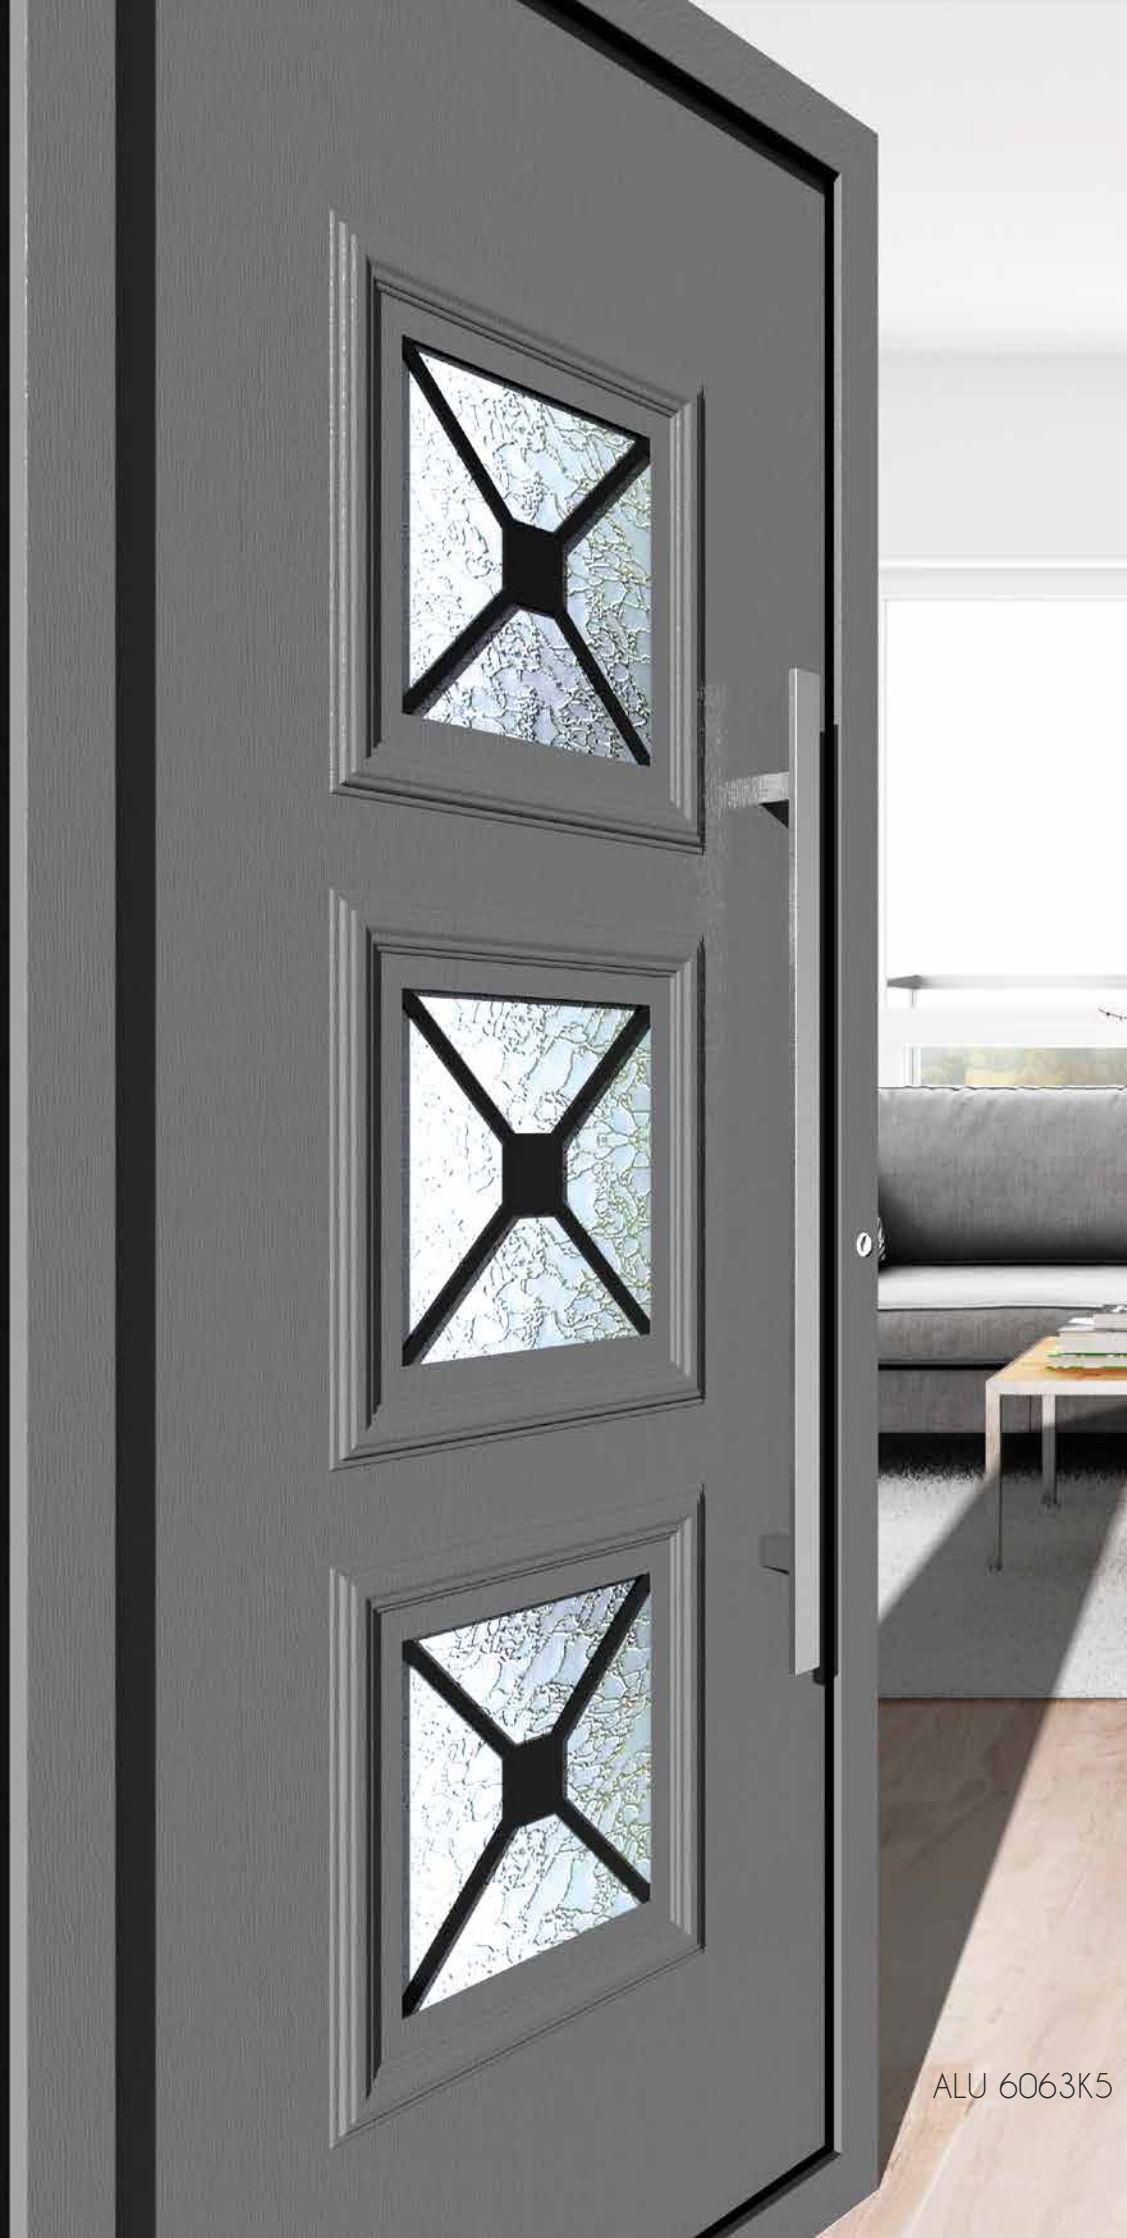

ΣΕΙΡΑ 6060

Φινέτσα και ομορφιά!!!

Δημιουργήσαμε μια σειρά πάνελ αλουμινίου, εξαιρετικά κομψά που ξεχωρίζουν για την φινέτσα τους, το στυλ τους και την ποιότητά τους.

ALU 6063K5