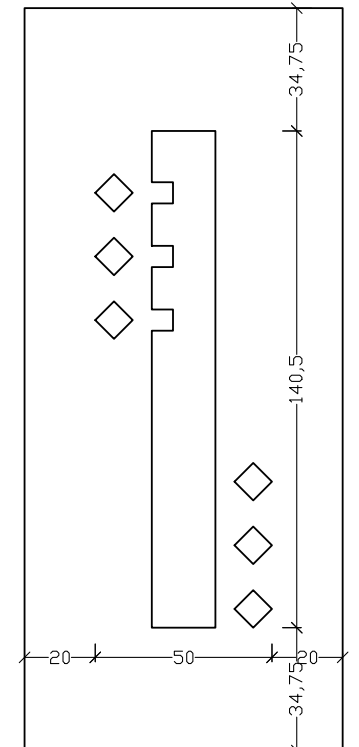

VERPAN
PREMIUM DESIGN

ΣΕΙΡΑ / LINE 1250-1260-1270-1280 INOX

Χρώματα και inox!!!

Δώστε στον εαυτό σας αυτό που του αξίζει. Ένα ευχάριστο παιχνίδι χρωμάτων και γεωμετρικών σχημάτων της αρεσκείας σας, που εντάσσονται με μοναδικό στυλ στο χώρο σας.

ALU 1280