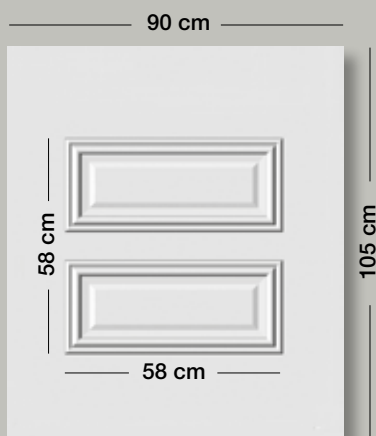

press

small panels

ταμπλαδάκια

Code: 2963

Code: 2964

Code: 2950

Code: 2960

Code: 2961

Code: 2966

Code: 2968

Code: 2970

Code: 2962

Code: 2965

Code: 2967

Code: 2969