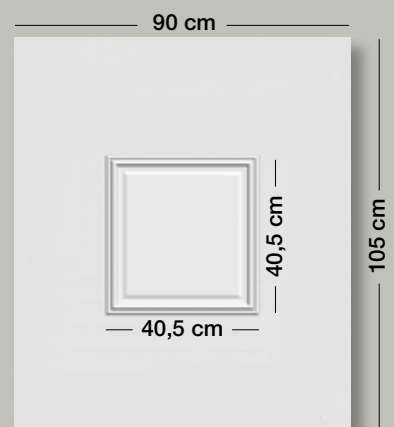

press

small panels

ταμπλαδάκια

Code: 2963

Code: 2964

Code: 2950

Code: 2960

Code: 2961

Code: 2966

Code: 2968

Code: 2970

Code: 2962

Code: 2965

Code: 2967

Code: 2969