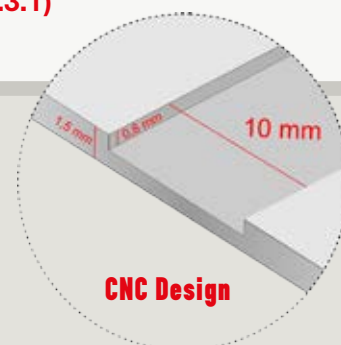

Optimum^{1,5mm}

EXTRA SECURE

- **CNC designs on both sides**
- **Aluminium sheet thickness 1.5 mm on both sides**
- **Hard aluminum alloy for maximum impact resistance**
- **Panel dimensions 218 X 100 cm**
- **Panel thickness 24 mm (other thickness upon request)**
- **Security triplex glass 6 mm (3.3.1)**

EXCLUSIVE DESIGNS