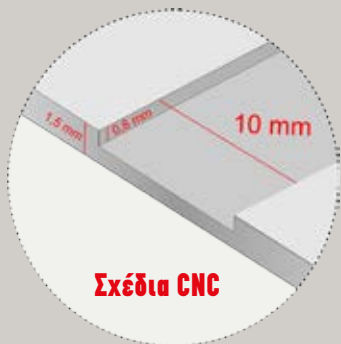

Optimum^{1,5mm}

ΜΕΓΙΣΤΗ ΑΣΦΑΛΕΙΑ

- Όλα τα σχέδια **CNC** είναι και στις δύο όψεις
- Πάχος λαμαρίνας **1,5 mm** και στις δύο όψεις
- Σκληρό κράμα αλουμινίου για **μέγιστη** αντοχή σε χτυπήματα
- Διαστάσεις πάνελ **218 X 100 cm**
- Πάχος πάνελ **24 mm** (και σε άλλα πάχη κατόπιν παραγγελίας)
- Τζάμι **triplex ασφαλείας 6 mm (3.3.1)**

ΜΟΝΤΕΡΝΑ ΣΧΕΔΙΑ