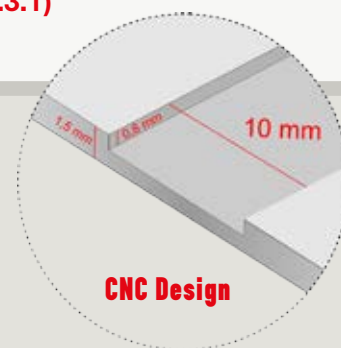

EXCLUSIVE DESIGNS