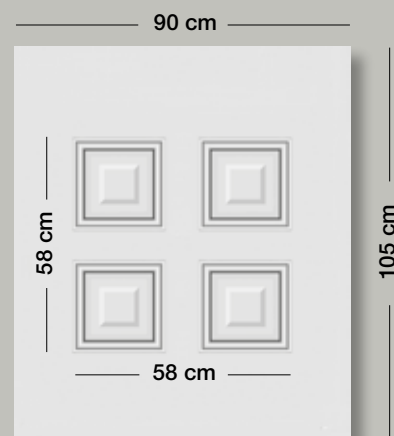

press

small panels

ταμπλαδάκια

Code: 2963

Code: 2964

Code: 2950

Code: 2960

Code: 2961

Code: 2966

Code: 2968

Code: 2970

Code: 2962

Code: 2965

Code: 2967

Code: 2969