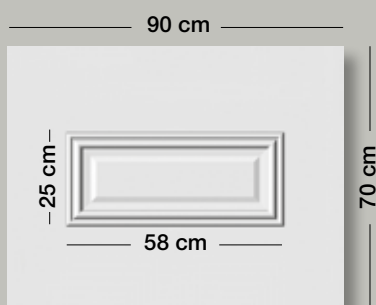

press

small panels

ταμπλαδάκια

Code: 2963

Code: 2964

Code: 2950

Code: 2960

Code: 2961

Code: 2966

Code: 2968

Code: 2970

Code: 2962

Code: 2965

Code: 2967

Code: 2969