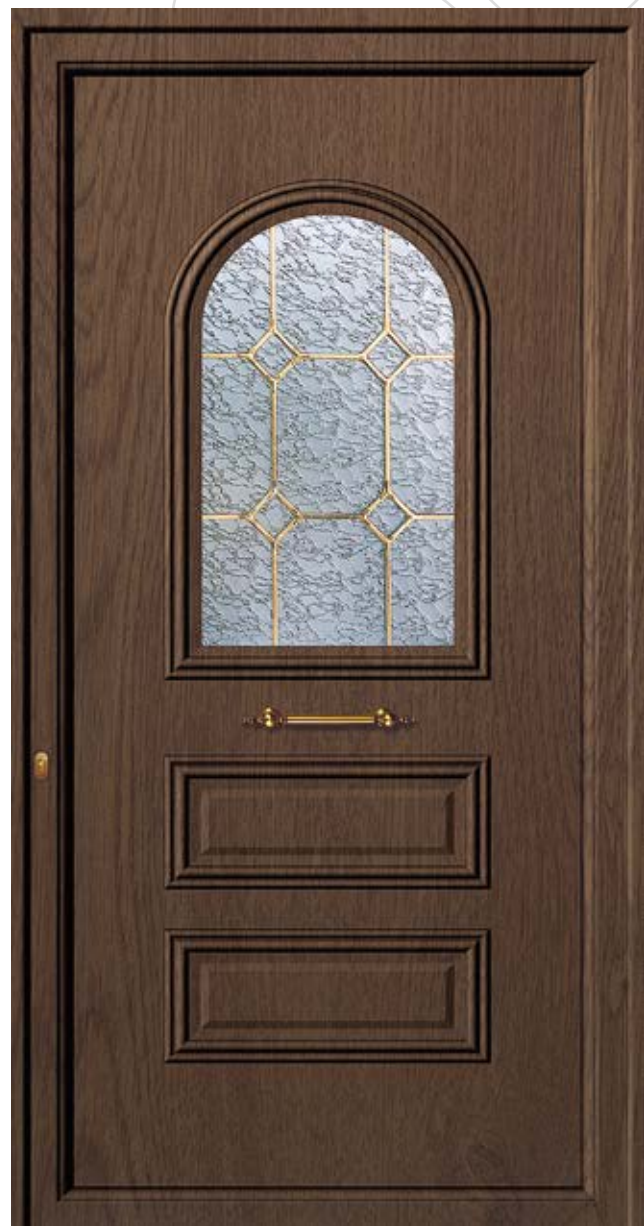

Code: **2305**
Color: Nussbaum
Glass: Delta mat with gold stick
External Handle: Traditional Gold
Design: 58 x 168 cm